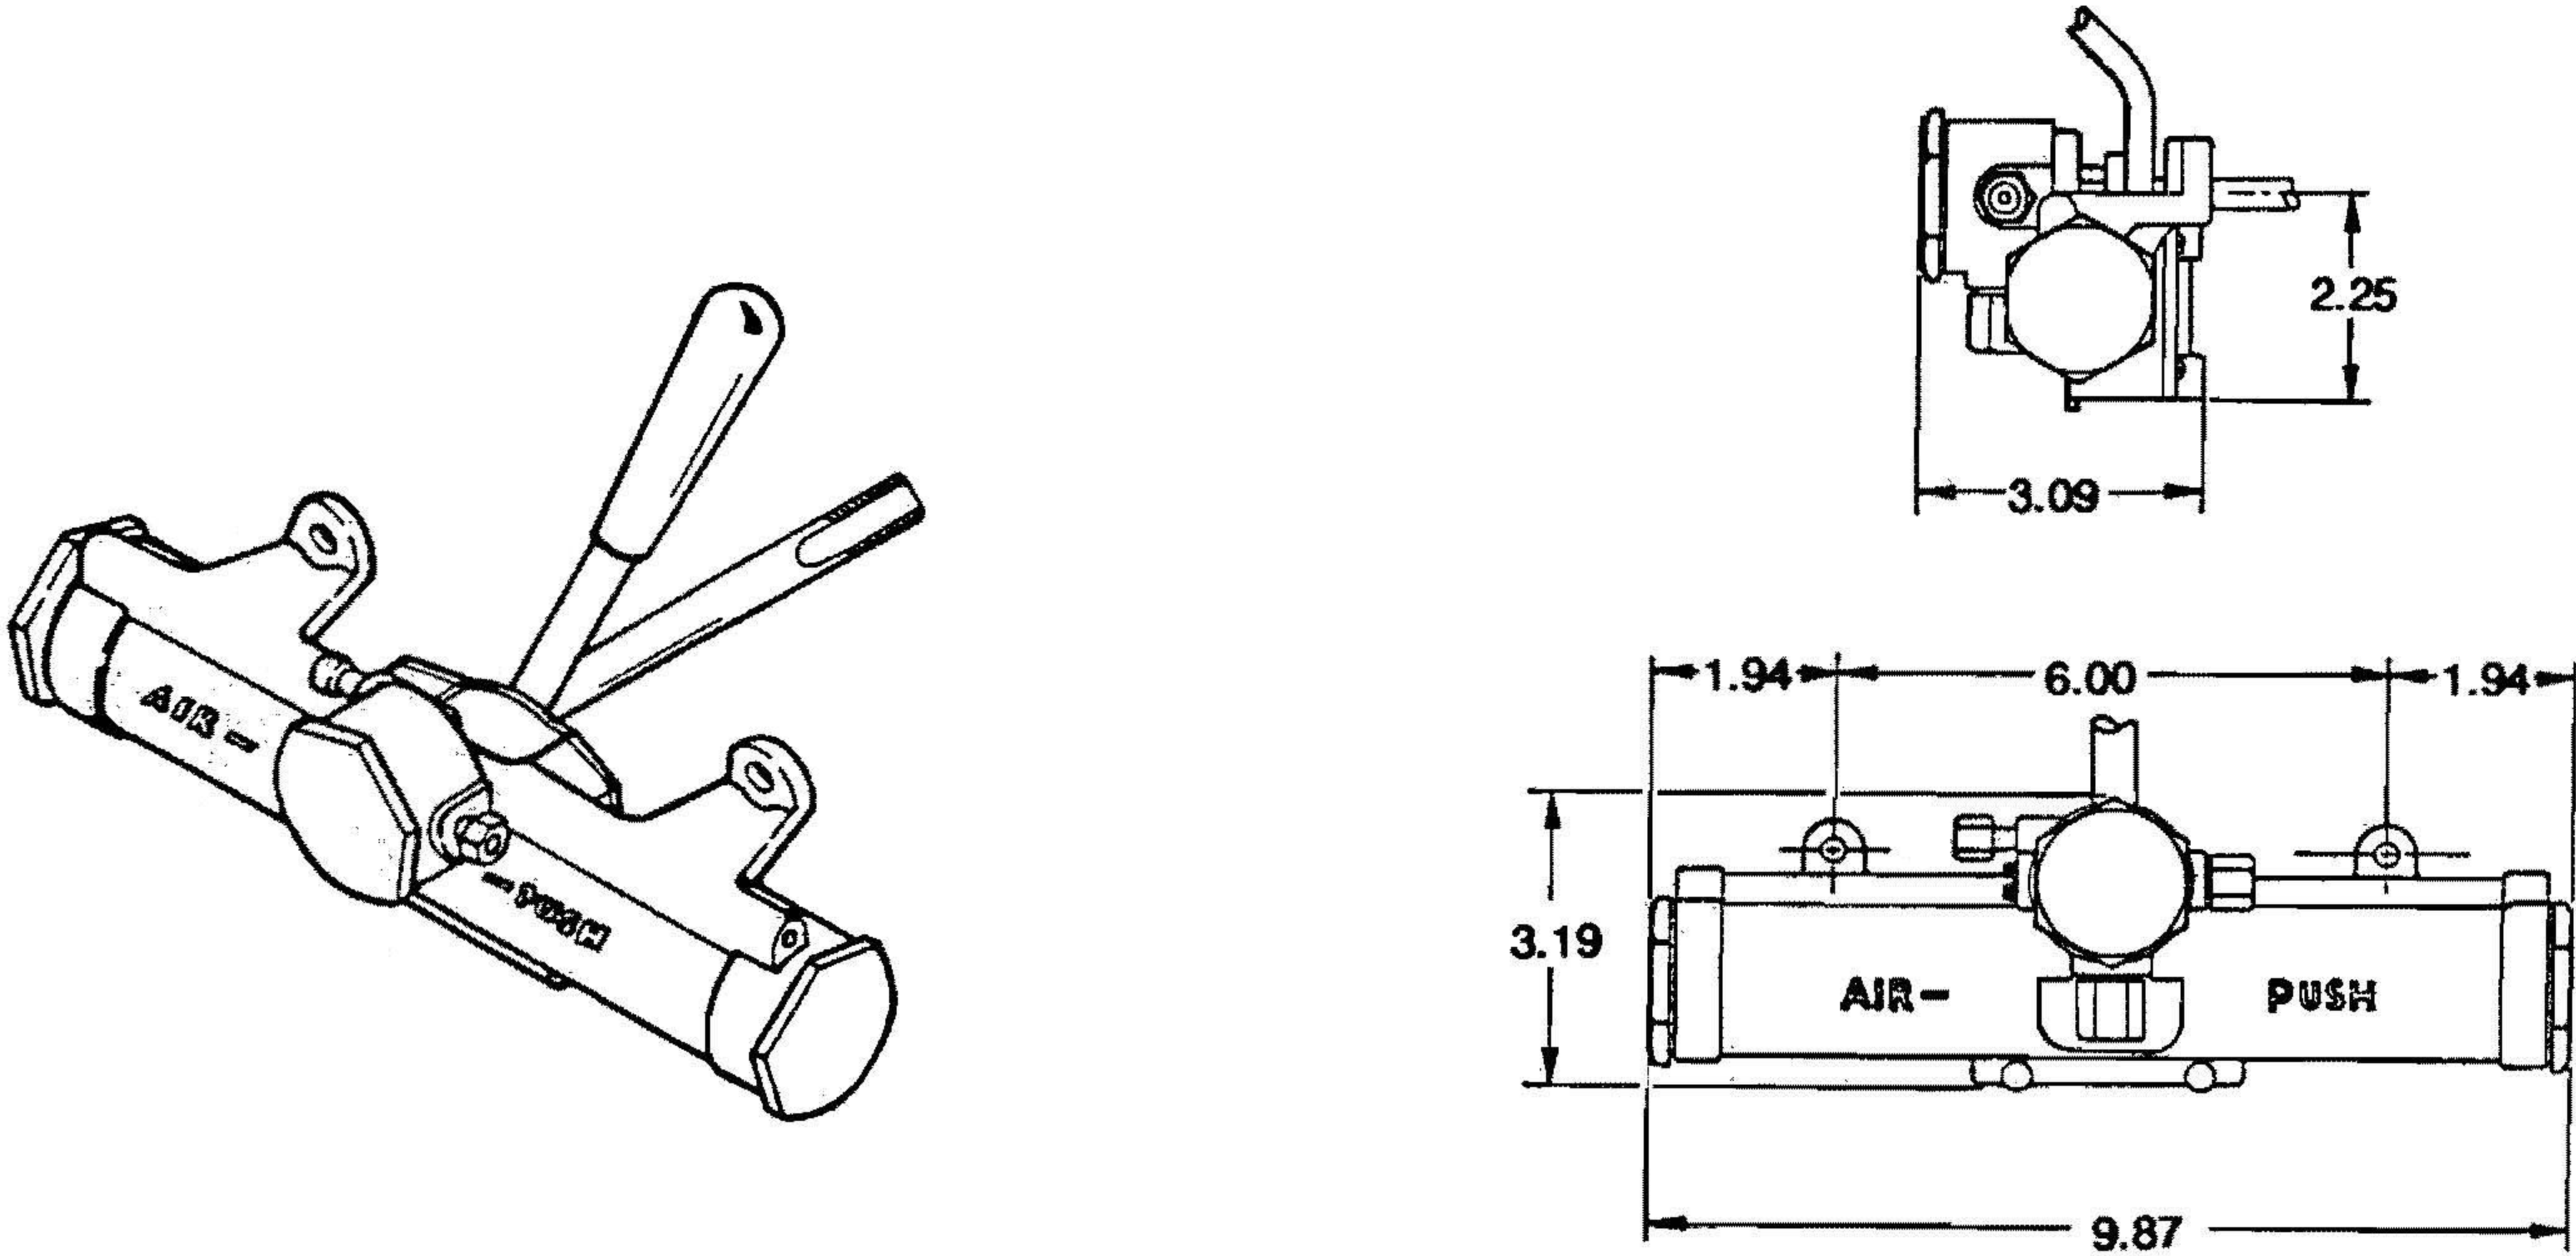

JUMBO MOTOR AJ-SERIES

EXAMPLE - AJ2/0903/0209

| SERIES NUMBER | OLD MOTOR NUMBER |
|---------------|------------------|
| AJ-1 | MA-100-DEG |
| AJ-2 | MA-117-DEG |
| AJ-3 | MA-403-DEG |
| AJ-4 | MA-405-DEG |
| AJ-5 | MA-415-DEG |
| AJ-6 | MA-416-DEG |

AIR CONSUMPTION - 1.3 C.F.M. AT 100 P.S.I.

TORQUE - 17 FT. LBS. AT 100 P.S.I.

WEIGHT - 2.3 LBS. (APPROX.)

OPERATING PRESSURE - 30 TO 100 P.S.I.

SWEEP RANGE - 40 DEG. TO 105 DEG.